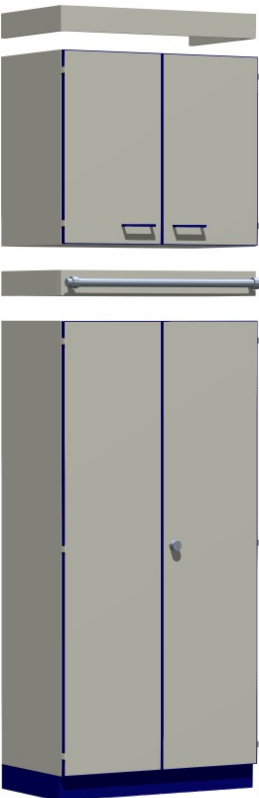

Ceiling cabinet

DS 45

450 x 520 x 766 mm
1 door
1 shelf

DS 60

600 x 520 x 766 mm
1 door
1 shelf

Panel with bar for ladder

h= 100 mm

Material cabinet

MH 45

450 x 520 x 2150 mm
1 door
4 shelves

MH 60

600 x 520 x 2150 mm
1 door
4 shelves

M 45

450 x 520 x 1900 mm
1 door
4 shelves

M 60

600 x 520 x 1900 mm
1 door
4 shelves

Ceiling panel

Ceiling cabinet

DS 90

900 x 520 x 766 mm
2 doors
1 shelf

DS 120

1200 x 520 x 766 mm
2 doors
1 shelf

Panel with bar for ladder

h= 100 mm

Material cabinet

MH 90

900 x 520 x 2150 mm
2 doors
4 shelves

MH 120

1200 x 520 x 2150 mm
2 doors
4 shelves

M 90

900 x 520 x 1900 mm
2 doors
4 shelves

M 120