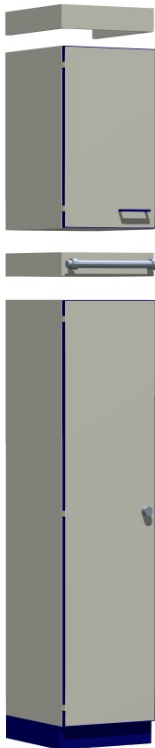

HST 45
450 x 340 x 613 mm
1 door
1 shelf

HST 60
600 x 340 x 613 mm
1 door
1 shelf

WTT 45
450 x 340 x 766 mm
1 door
1 shelf

WTT 60
600 x 340 x 766 mm
1 door
1 shelf

HST 90
900 x 340 x 613 mm
2 doors
1 shelf

WTS 90
900 x 340 x 766 mm
2 glass sliding doors
1 shelf

WTS 120
1200 x 340 x 766 mm
2 glass sliding doors
1 shelf

HSO 45
450 x 320 x 613 mm
open
1 shelf

HSO 60
600 x 320 x 613 mm
open
1 shelf

WTO 45
450 x 320 x 766 mm
open
1 shelf

WTO 60
600 x 320 x 766 mm
open
1 shelf

HSO 90
900 x 320 x 613 mm
open
1 shelf

HSO 120
1200 x 320 x 613 mm
open
1 shelf

WTO 90
900 x 320 x 766 mm
open
1 shelf

WTO 120
1200 x 320 x 766 mm
open
1 shelf

Ceiling panel

MH 45

450 x 520 x 2150 mm
1 door
4 shelves

MH 60

600 x 520 x 2150 mm
1 door
4 shelves

M 45

450 x 520 x 1900 mm
1 door
4 shelves

M 60

600 x 520 x 1900 mm
1 door
4 shelves